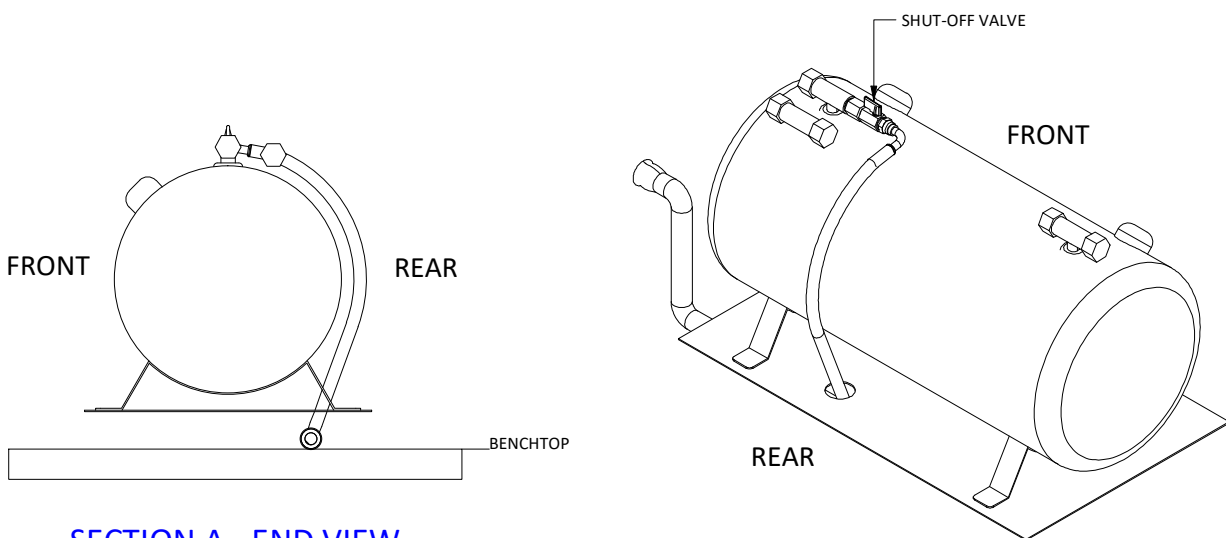

INSTALLATION TO WHITE EAGLE

SECTION A - END VIEW

SCALE: 1 : 10