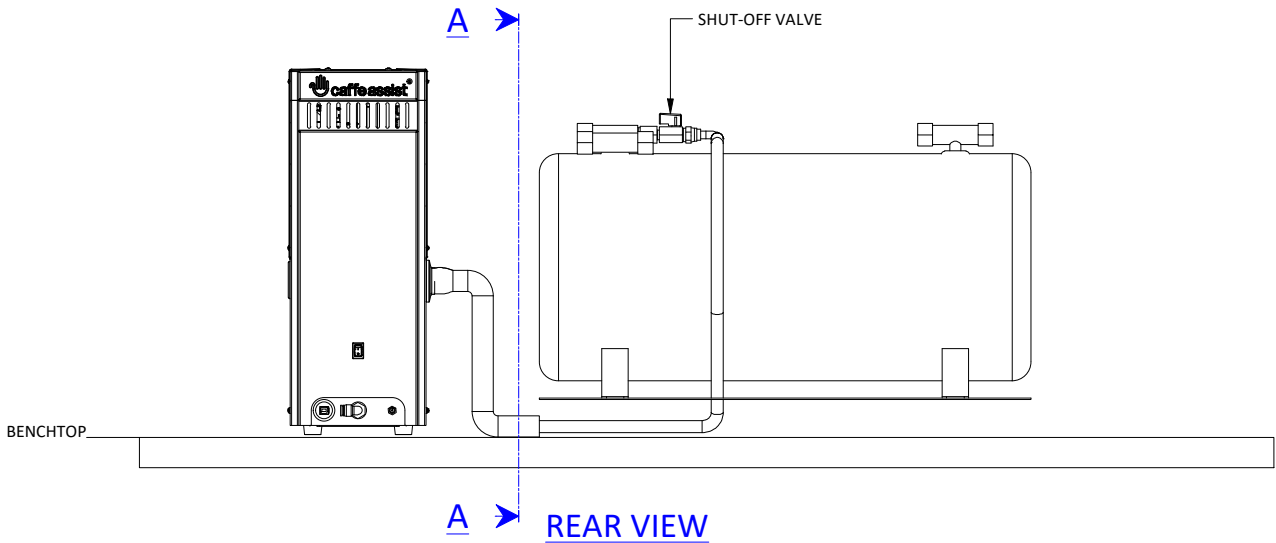

INSTALLATION TO WHITE EAGLE

SECTION A - END VIEW

SCALE: 1 : 10